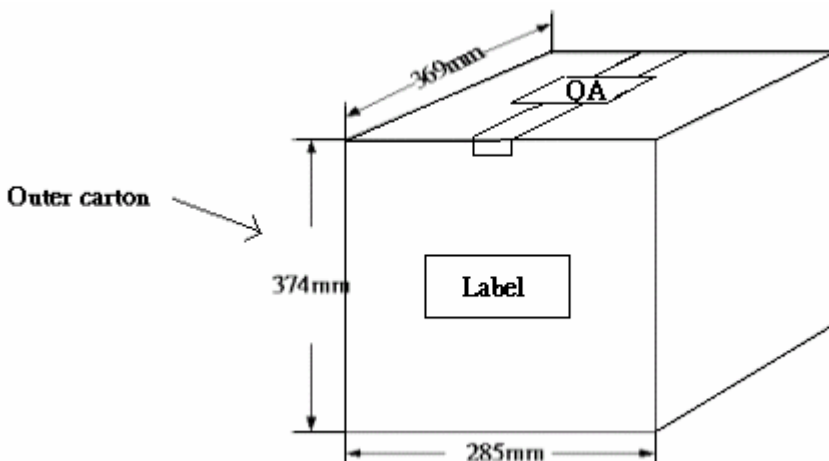

MBI5168GP / MBI5169GP / MBI5170GP / MBI5171GP Package and Weight
MBI5168CP / MBI5169CP / MBI5170CP / MBI5171CP Package and Weight

5 Inner carton Per Outer carton

MBI5168GP / MBI5169GP / MBI5170GP / MBI5171GP Package and Weight
MBI5168CP / MBI5169CP / MBI5170CP / MBI5171CP Package and Weight

Weight

Item	Description	Weight(Kg)
1	Net Weight of 1 IC	0.000067
2	Net Weight of Inner carton	0.29
3	Net Weight of 5 Inner cartons	1.45
4	Net Weight of Outer carton	0.72
5	Net Weight of Other Materials	0.56
6	Per Inner carton Set (2500PCS)	1.02
7	Per Outer carton Set (5 Inner cartons, 12500 PCS)	5.83